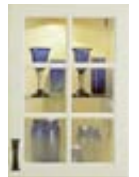

Feature door: