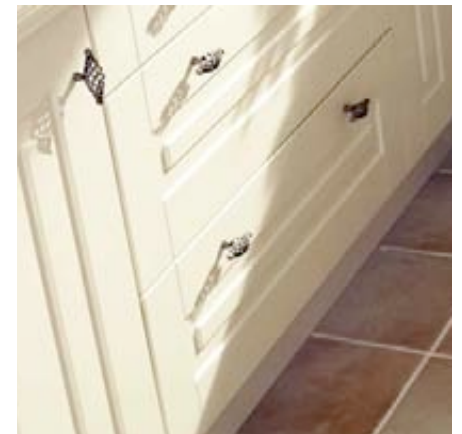

Simple styling will add a fresh look to your kitchen, and these doors suit many handle designs so you can culture a specific look. Add a contemporary twist with Chico curved pilasters and wall returns, or go more traditional with Yelverton, Stratford or Helston – dreamy cream kitchens for the romantic in you!